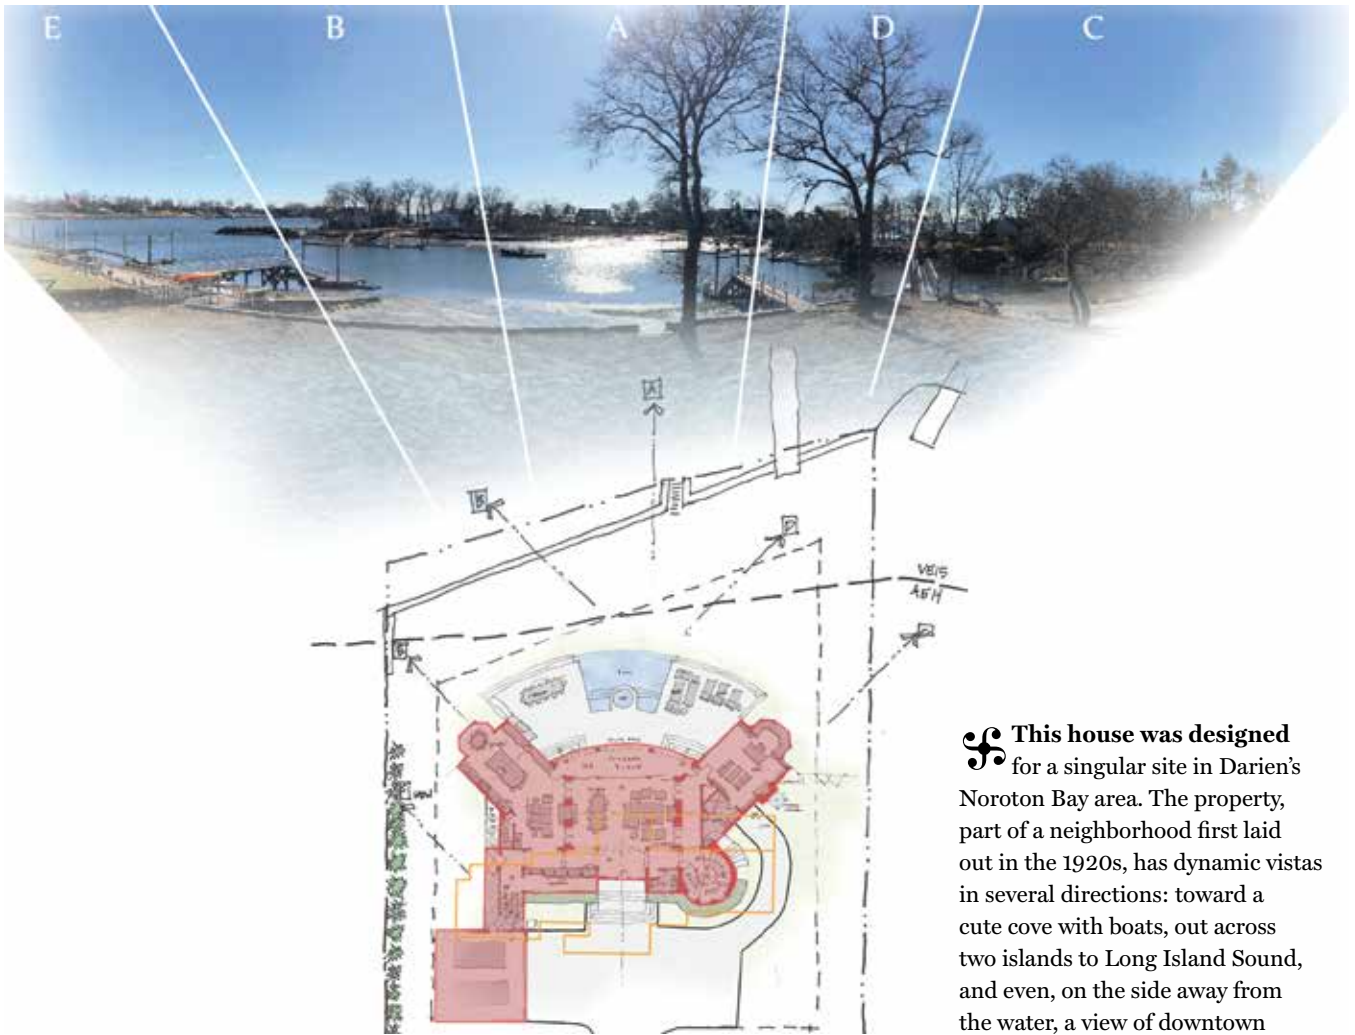

## Sketch Pad

### Design Ideas in the Making

☞ This house was designed for a singular site in Darien's Noroton Bay area. The property, part of a neighborhood first laid out in the 1920s, has dynamic vistas in several directions: toward a cute cove with boats, out across two islands to Long Island Sound, and even, on the side away from the water, a view of downtown Stamford off in the distance.

With so many unique viewpoints to be captured, this seemed like a great spot for a “butterfly” floorplan, featuring angled wings projecting out from a central living area. Using this scheme, the kitchen, breakfast room, living and dining areas, den, back porch, three different bedrooms with balconies, and even a circular stair tower including two floors’ worth of windows (on the corner looking back toward Stamford) all get to partake in the home’s scenic surroundings. | *Robert Cardello, Cardello Architects, South Norwalk, 203-587-8628, cardelloarchitects.com*

FRONT PERSPECTIVE